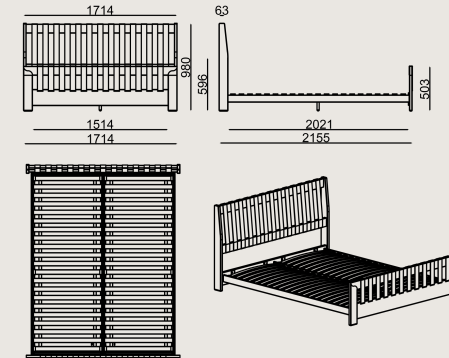

## Product Description

- Norma Bed is available in 160 cm and 180 cm sizes.
- The headboard, footboard, and side rails are crafted from solid wood with a natural oak or walnut veneer.
- The metal frame is reinforced with steel profiles and coated with electrostatic powder coated for durability.
- The headboard and footboard feature elegant Zenith 9010 Avana natural leather strips.

## Dimension

	Volume	0 m3 0 cbft3
	Package	6
	Weight	0 kg 0 lbs

NORMA BED S0 YT160\_C WLN KPM / LEATHER

Overall Width: 2155 mm / 84.84"

Overall Depth: 1714 mm / 67.48"

Overall Height: 980 mm / 38.58"

Scan for all  
colors & materials & catalogs