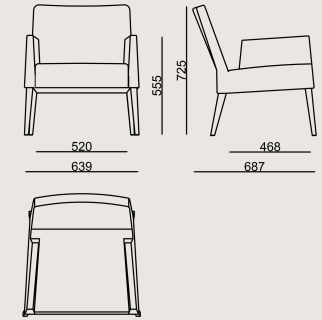

Dimension

| | |
|---|------------------------|
|  Volume | 0.36 m3 12.71 cbft3 |
|  Package | 1 |
|  Weight | 15.9 kg 35.05 lbs |

MONTE CRISTO S6 B2 FABRIC A
Overall Width: 639 mm / 25.16"
Overall Depth: 686 mm / 27.01"
Overall Height: 726 mm / 28.58"
Seat Width: 520 mm / 20.47"
Seat Depth: 541 mm / 21.3"
Seat Height: 401 mm / 15.79"
Arm Height: 555 mm / 21.85"