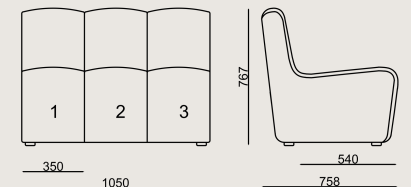

Production Time / Assembly Notes

6-8 weeks + Shipping
The product is delivered assembled.

Product Description

Dimension

 Volume	0.67 m3 23.66 cbft3
 Package	1
 Weight	35 kg 77.16 lbs

DILIM S0 ADS105 FABRIC B
Overall Width: 1050 mm / 41.34"
Overall Depth: 786 mm / 30.94"
Overall Height: 767 mm / 30.2"
Seat Width: 1050 mm / 41.34"
Seat Depth: 647 mm / 25.47"
Seat Height: 440 mm / 17.32"
For COM: Customer's Own Material
7.5 meters / 8.20 yards of fabric required.