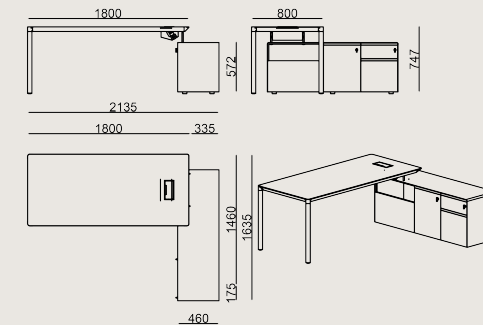

Production Time / Assembly Notes

6-8 weeks + Shipping
The product is delivered disassembled.

Product Description

- Single desk series, one seater work station
- Featuring two storage units; one with drawers, one with doors and a system unit providing power access to the table through a circular gap at the bottom tray.
- Veneered option is only available in 180 cm units.
- Top drawer features a central locking system and the product comes with two copies of keys.
- The models above feature one powder coated sheet metal cable grommet and a cable management tray attached under the desk.
- The models in this series are compatible with both Koleksiyon Screen MPS and COPF Panel series.
- Please see the Koleksiyon Screen spec sheet.

Dimension

 Volume	0.71 m3 25.07 cbft3
 Package	3
 Weight	0 kg 0 lbs

CLV S6 D0818R VENEER EPXY
Overall Width: 1800 mm / 70.87"
Overall Depth: 800 mm / 31.5"
Overall Height: 740 mm / 29.13"

COLORS & MATERIALS