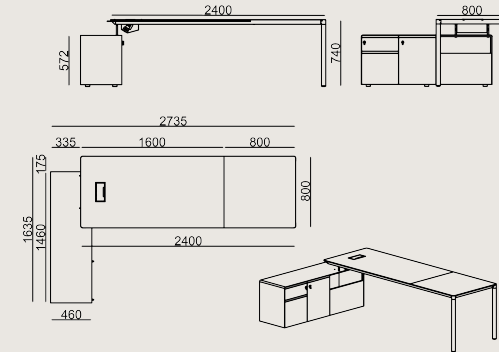

Production Time / Assembly Notes

6-8 weeks + Shipping
The product is delivered disassembled.

Product Description

- Single desk series, one seater work station with meeting extension feature.
- Featuring two storage units; one with drawers, one with doors and a system unit providing power access to the table through a circular gap at the bottom tray.
- Both the top drawer and the door features a lock and the product comes with two copies of keys.
- The drawer unit features a central locking system.
- The models above feature one powder coated sheet metal cable grommet and a cable management tray attached under the desk.

Product Details

Dimension

 Volume	0.77 m3 27.19 cbft3
 Package	3
 Weight	111.25 kg 245.26 lbs

CLV S6 D0824L VENEER LQ EPXY
Overall Width: 2400 mm / 94.49"
Overall Depth: 800 mm / 31.5"
Overall Height: 740 mm / 29.13"