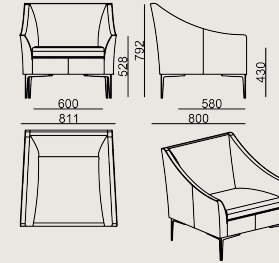

Product Description

- The features an internal structure with a steel frame.
- To ensure the necessary flexibility in the seating area, elastic webbing is applied to the seat frame and various density foams are used on top.
- The piping can be specified in a different color from the same fabric category.
- The legs are powder-coated metal.
- Protective furniture glides are attached to the bottom of the legs to protect the floor.

Dimension

	Volume	0.48 m3 16.95 cbft3
	Package	2
	Weight	31 kg 68.34 lbs

CAPELLA 50 80 F ARMCHR ARTF
Overall Width: 810 mm / 31.89"
Overall Depth: 803 mm / 31.61"
Overall Height: 792 mm / 31.18"
Seat Width: 580 mm / 22.83"
Seat Depth: 580 mm / 22.83"
Seat Height: 430 mm / 16.93"
Arm Height: 528 mm / 20.79"