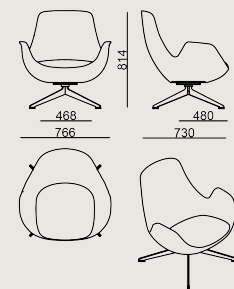

### Product Description

- Soft polyurethane shell molded over a metal frame.
- The seat cushion is secured to the shell with Velcro for easy cleaning and maintenance.
- 180-degree swivel function with a position-hold mechanism.
- The pyramid base is made of metal and clad in solid wood with a solid ash.
- Protective furniture glides are attached to the bottom of the legs to protect the floor.

### Dimension

 Volume	0.64 m <sup>3</sup> 22.6 cbft <sup>3</sup>
 Package	1
 Weight	24 kg 52.91 lbs

HALIA S1 LOW BACK ARMCHAIR AA FABRIC A  
**Overall Width:** 730 mm / 28.74"  
**Overall Depth:** 766 mm / 30.16"  
**Overall Height:** 817 mm / 32.17"  
**Seat Width:** 766 mm / 30.16"  
**Seat Depth:** 480 mm / 18.9"  
**Seat Height:** 400 mm / 15.75"  
**Arm Height:** 550 mm / 21.65"