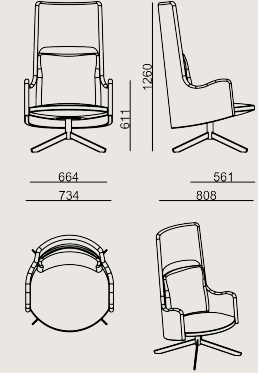

## Product Description

- Soft polyurethane shell molded over a metal frame.
- The back cushion filling is composed of 50% fiber and 50% goose down.
- This chair has a 180-degree swivel and a self-return mechanism.
- The pyramid metal base features a powder-coated finish.
- Protective furniture glides are attached to the bottom of the legs to protect the floor.

## Dimension

 Volume	0.88 m3 31.08 cbft3
 Package	1
 Weight	34 kg 74.96 lbs

**KARDINAL S2 HIGH ARMCHAIR EP KMS A**  
**Overall Width:** 734 mm / 28.9"  
**Overall Depth:** 808 mm / 31.81"  
**Overall Height:** 1260 mm / 49.61"  
**Seat Width:** 664 mm / 26.14"  
**Seat Depth:** 561 mm / 22.09"  
**Seat Height:** 408 mm / 16.06"  
**Arm Height:** 611 mm / 24.06"  
**For COM: Customer's Own Material**  
 6.5 meters / 7.11 yards of fabric required.