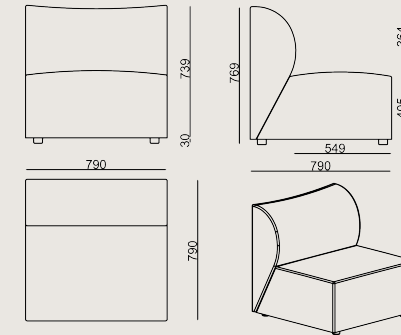

Leather B: DERI MASTROTTO LINEA 622 NERO

Geniune Leather B: Linea, Atlantic

Production Time / Assembly Notes

6-8 weeks + Shipping

The product is delivered assembled.

Product Description

- Poema armchair middle unit features a steel structure frame covered with injection polyurethane foam of various density, upholstered with selected fabrics or leathers.
- The base has four glides in black plastic.
- Modules are linked to each other with metal ganging brackets.

Dimension

	Volume	0.59 m3 20.84 cbft3
	Package	1
	Weight	35 kg 77.16 lbs

POEMA SO MIDDLE ARMCHAIR FABRIC A

Overall Width: 790 mm / 31.1"

Overall Depth: 790 mm / 31.1"

Overall Height: 770 mm / 30.31"

Seat Width: 790 mm / 31.1"

Seat Depth: 549 mm / 21.61"

Seat Height: 405 mm / 15.94"

Arm Height: 769 mm / 30.28"

For COL: Customer's Own Leather

750 dm2 / 80.73 sq.ft of leather required.

For COM: Customer's Own Material

4,5 meters / 4.37 yards of fabric required.