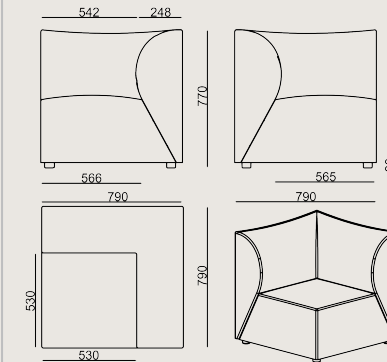

Leather B: DERI MASTROTTO LINEA 622 NERO

Geniune Leather B: Linea, Atlantic

Production Time / Assembly Notes

6-8 weeks + Shipping

The product is delivered assembled.

Product Description

- Poema armchair corner unit features a steel structure frame covered with injection polyurethane foam of various density, upholstered with selected fabrics or leathers.
- The base has four glides in black plastic.
- Modules are linked to each other with metal ganging brackets.

Dimension

	Volume	0.55 m3 19.42 cbft3
	Package	1
	Weight	44.15 kg 97.33 lbs

POEMA S0 CORNER ARMCHAIR FABRIC A

Overall Width: 790 mm / 31.1"

Overall Depth: 790 mm / 31.1"

Overall Height: 770 mm / 30.31"

Seat Width: 566 mm / 22.28"

Seat Depth: 565 mm / 22.24"

Seat Height: 405 mm / 15.94"

Arm Height: 769 mm / 30.28"

For COL: Customer's Own Leather

900 dm² / 96.88 sq.ft of leather required.

For COM: Customer's Own Material

6 meters / 6.56 yards of fabric required.