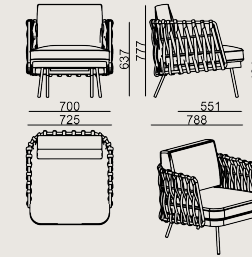

Fabric B: LILY LOISE SO B KUMAS SINIFI
Fabric B+: LILY LOISE SO B+ KUMAS SINIFI

Production Time / Assembly Notes

6-8 weeks + Shipping
The product is delivered disassembled.

Product Description

Product Details

Dimension

 Volume	0.49 m3 17.3 cbft3
 Package	0
 Weight	28 kg 61.73 lbs

WO LOUISE SO 70 SOFA FABRIC B
Overall Width: 700 mm / 27.56"
Overall Depth: 771 mm / 30.35"
Overall Height: 768 mm / 30.24"

Scan for all
colors & materials & catalogs