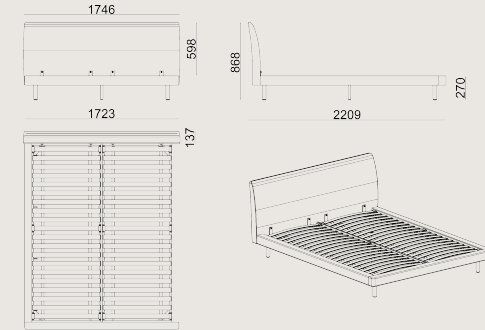

Product Description

- The headboard is produced with a plywood frame covered with foam and fabric.
- The side panels and footboard traverse are designed using 30+30 mm MDF, also covered with foam and fabric.
- The legs are made of tubular profile material and coated with powder coated.
- The bed base features wooden slats mounted on a steel frame with dimensions of 20x40x2 mm, and the steel frame is coated with powder coated.

Dimension

| | | |
|---|---------|-----------------------|
|  | Volume | 0.6 m3 21.19 cbft3 |
|  | Package | 4 |
|  | Weight | 0 kg 0 lbs |

SUENIOS S4 BDSU160F FABRIC A
Overall Width: 2210 mm / 87.01"
Overall Depth: 1746 mm / 68.74"
Overall Height: 900 mm / 35.43"