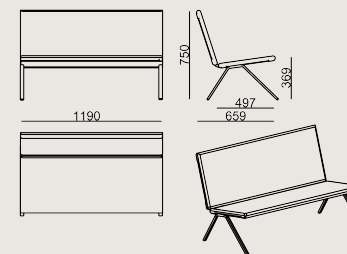

Product Description

- It features a powder-coated steel interior frame structure and bent metal profile legs.
- The seats are resilient foam and polyester wool upholstered with the selected artificial leathers.
- Protective glides are attached to the bottom of the legs to protect the floor.

Dimension

 Volume	0.59 m3 20.84 cbft3
 Package	1
 Weight	35 kg 77.16 lbs

SIMPLISSIMO SO LOW LOUNGE A L
Overall Width: 1190 mm / 46.85"
Overall Depth: 659 mm / 25.94"
Overall Height: 750 mm / 29.53"
Seat Width: 1190 mm / 46.85"
Seat Depth: 497 mm / 19.57"
Seat Height: 369 mm / 14.53"
For COM: Customer's Own Material
 3.5 meters / 3.83 yards of fabric required.