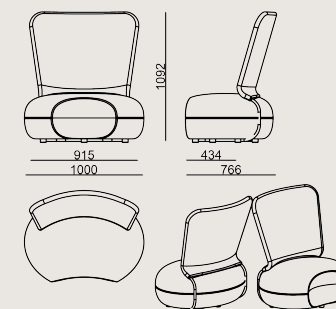

## Product Description

- Soft polyurethane shell molded over a metal frame.
- The connection piece between the seat and the backrest is made of powder-coated metal.
- The models can be combined in different usage configurations to create a wide variety of product types.
- The unit is equipped with 3 cm high black plastic feet.

## Dimension

	Volume	0.99 m3 34.96 cbft3
	Package	1
	Weight	34.2 kg 75.4 lbs