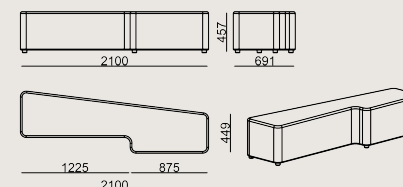

## Dimension

	Volume	0.63 m <sup>3</sup> 22.25 cbft <sup>3</sup>
	Package	1
	Weight	48.5 kg 106.92 lbs

REDLAC 50 POUF RIGHT R FABRIC B  
**Overall Width:** 2100 mm / 82.68"  
**Overall Depth:** 691 mm / 27.2"  
**Overall Height:** 457 mm / 17.99"  
**Seat Width:** 2100 mm / 82.68"  
**Seat Depth:** 691 mm / 27.2"  
**Seat Height:** 457 mm / 17.99"  
**For COM: Customer's Own Material**  
 7 meters / 7.66 yards of fabric required.