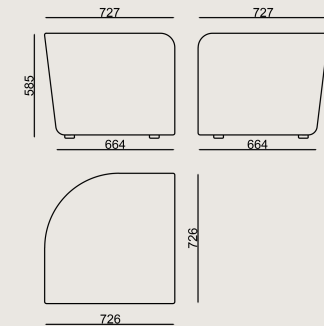

Product Description

- The frame consists of foams of varying densities placed on a metal structure.
- The legs are made of black plastic.

Dimension

	Volume	0.4 m3 14.13 cbft3
	Package	1
	Weight	13 kg 28.66 lbs

DILİM 50 KŞP 74 POUF FABRIC B
Overall Width: 747 mm / 29.41"
Overall Depth: 747 mm / 29.41"
Overall Height: 585 mm / 23.03"

Scan for all
colors & materials & catalogs