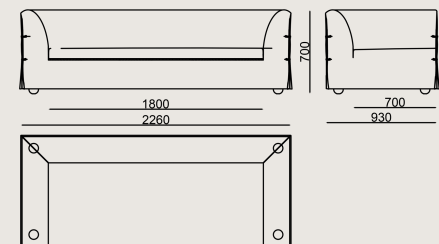

Dimension

| | | |
|---|---------|--|
|  | Volume | 1.47 m ³ 51.91 cbft ³ |
|  | Package | 1 |
|  | Weight | 0 kg 0 lbs |

ADELISA S0 226 SOFA FABRIC A
Overall Width: 2260 mm / 88.98"
Overall Depth: 930 mm / 36.61"
Overall Height: 700 mm / 27.56"