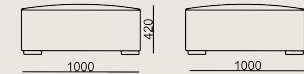

Dimension

	Volume	0.15 m3 5.3 cbft3
	Package	1
	Weight	29 kg 63.93 lbs

SAVIO S0 100 POUF FABRIC A
Overall Width: 1000 mm / 39.37"
Overall Depth: 1000 mm / 39.37"
Overall Height: 381 mm / 15"

Scan for all
colors & materials & catalogs