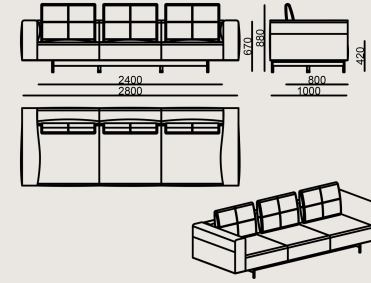

Leather Finishes

Leather B: DERI MASTROTTO LINEA 622 NERO
Geniune Leather A: Linea
Geniune Leather B: Atlantic

Production Time / Assembly Notes

6-8 weeks + Shipping
The product is delivered assembled.

Product Description

- Roma sofa features a steel structure interior frame upholstered with elastic webbing, high resilience and various density foams, and selected fabrics and leathers.
- The 4 leg base structure is powder coated metal and comes with black plastic glides.

Dimension

| | | |
|---|---------|------------------------|
|  | Volume | 2.02 m3 71.34 cbft3 |
|  | Package | 4 |
|  | Weight | 158 kg 348.33 lbs |

ROMA S0 TP007 SOFA FABRIC A
Overall Width: 2800 mm / 110.24"
Overall Depth: 1000 mm / 39.37"
Overall Height: 880 mm / 34.65"