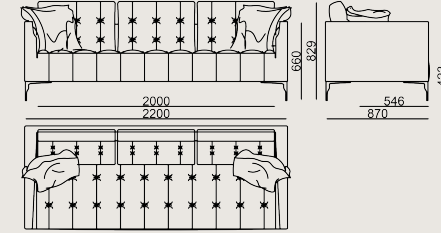

Dimension

	Volume	1.12 m3 39.55 cbft3
	Package	2
	Weight	79.5 kg 175.27 lbs

BABİL SERDIVAN SO 220 M SOFA FABRIC A
Overall Width: 2200 mm / 86.61"
Overall Depth: 870 mm / 34.25"
Overall Height: 829 mm / 32.64"

Scan for all
colors & materials & catalogs