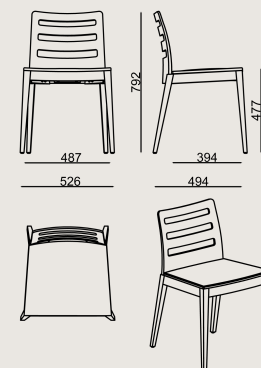

Product Details

Dimension

| | |
|---|-----------------|
|  Volume | 0 m3 0 cbft3 |
|  Package | 0 |
|  Weight | 0 kg 0 lbs |

FABULA S1 CHAIR A.WHTOAK VENER CASA 4145

Seat Width: 487 mm / 19.17"

Seat Depth: 394 mm / 15.51"

Seat Height: 477 mm / 18.78"

COLORS & MATERIALS

Scan for all
colors & materials & catalogs