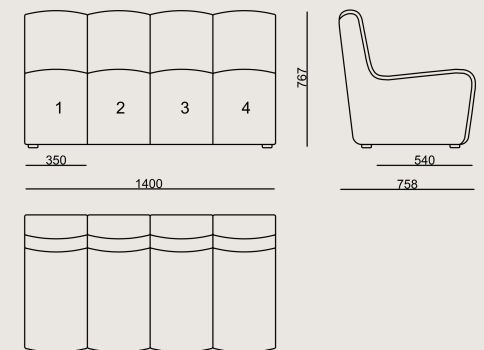

## Dimension

 Volume	0.93 m3 32.84 cbft3
 Package	1
 Weight	41 kg 90.39 lbs

DILIM S0 ADS140 SOFA FABRIC B  
**Overall Width:** 1400 mm / 55.12"  
**Overall Depth:** 758 mm / 29.84"  
**Overall Height:** 764 mm / 30.08"  
**Seat Width:** 1400 mm / 55.12"  
**Seat Depth:** 691 mm / 27.2"  
**Seat Height:** 440 mm / 17.32"  
**For COM: Customer's Own Material**  
 10 meters / 10.94 yards of fabric required.