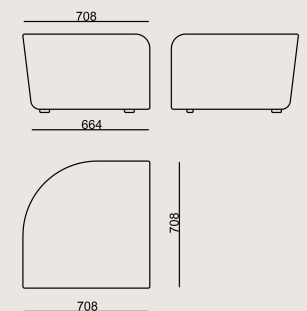

Fabric C: Furnilana

Fabric D: Synergy, Main Line Flax, KVADRAT
TECHNICOLOUR

Fabric B+: KVADRAT AUTUMN, KVADRAT
GUEST, KVADRAT TELEMA

Production Time / Assembly Notes

6-8 weeks + Shipping

The product is delivered assembled.

Product Description

- The frame consists of foams of varying densities placed on a metal structure.
- The legs are made of black plastic.

Dimension

	Volume	0.4 m3 14.13 cbft3
	Package	1
	Weight	13 kg 28.66 lbs

DILIM 50 KŞP 72 POUF FABRIC B
Overall Width: 727 mm / 28.62"
Overall Depth: 727 mm / 28.62"
Overall Height: 437 mm / 17.2"

Scan for all
colors & materials & catalogs