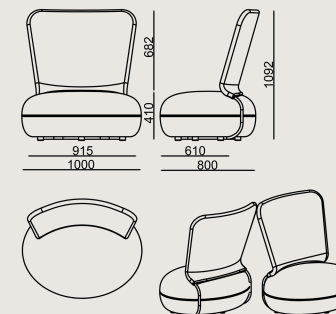

### Product Description

- Soft polyurethane shell molded over a metal frame.
- The connection piece between the seat and the backrest is made of powder-coated metal.
- The models can be combined in different usage configurations to create a wide variety of product types.
- The unit is equipped with 3 cm high black plastic feet.

### Dimension

 Volume	0.99 m3 34.96 cbft3
 Package	1
 Weight	36.7 kg 80.91 lbs

SOLIS S0 POUF WITH BACK FABRIC B  
**Overall Width:** 1050 mm / 41.34"  
**Overall Depth:** 820 mm / 32.28"  
**Overall Height:** 1150 mm / 45.28"  
**Seat Width:** 800 mm / 31.5"  
**Seat Depth:** 800 mm / 31.5"  
**Seat Height:** 410 mm / 16.14"  
**For COM: Customer's Own Material**  
 5.5 meters / 6.01 yards of fabric required.