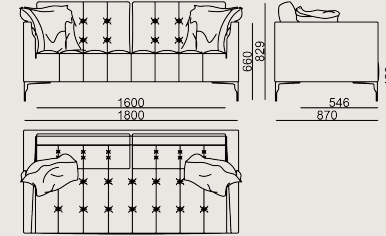

## Dimension

	Volume	0.9 m3 31.78 cbft3
	Package	2
	Weight	68.75 kg 151.57 lbs

BABİL SERDIVAN SO 180 M SFA FABRIC A  
**Overall Width:** 1800 mm / 70.87"  
**Overall Depth:** 870 mm / 34.25"  
**Overall Height:** 829 mm / 32.64"