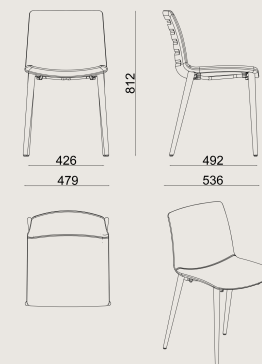

Dimension

	Volume	0.21 m ³ 7.42 cbft ³
	Package	1
	Weight	10 kg 22.05 lbs

HELEN SO CHAIR SH10 N 480 CL FABRIC A

Overall Width: 470 mm / 18.5"

Overall Depth: 539 mm / 21.22"

Overall Height: 820 mm / 32.28"

Seat Width: 426 mm / 16.77"

Seat Depth: 492 mm / 19.37"

Seat Height: 480 mm / 18.9"

Scan for all
colors & materials & catalogs