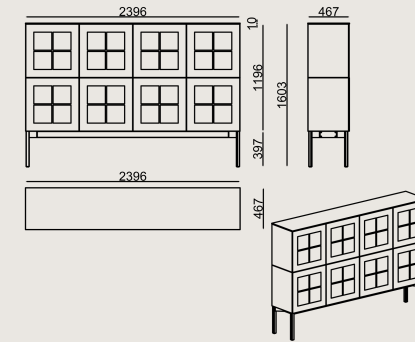

Dimension

| | | |
|--|---------|-----------------|
| | Volume | 0 m3 0 cbft3 |
| | Package | 0 |
| | Weight | 0 kg 0 lbs |

ROSSI S1 SBRO8CG_H2 SIDE BRD GLSS/LQ/PLS

Overall Width: 2396 mm / 94.33"

Overall Depth: 467 mm / 18.39"

Overall Height: 1603 mm / 63.11"

Scan for all
colors & materials & catalogs