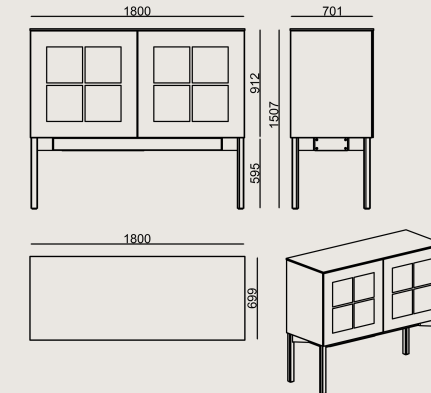

Dimension

	Volume	0 m3 0 cbft3
	Package	0
	Weight	0 kg 0 lbs

ROSSI S1 SBRO2CG SIDE BRD GLSS/LQ/PLSH

Overall Width: 1200 mm / 47.24"

Overall Depth: 467 mm / 18.39"

Overall Height: 1005 mm / 39.57"

Scan for all
colors & materials & catalogs