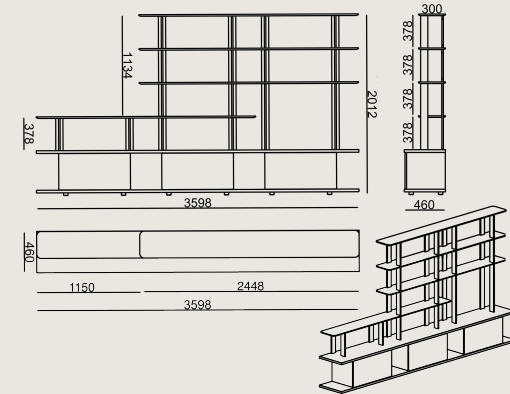

Production Time / Assembly Notes

6-8 weeks + Shipping

The product is delivered disassembled.

Product Description

- The drawer unit body and shelves are produced with lacquered MDF.
- The drawer unit covers are produced with natural veneer on chipboard. All edges feature edge banding.
- The drawer case is made of MDF with a matte foil finish.
- The aluminum uprights are constructed from black anodized aluminum profiles.
- The unit is equipped with 3 cm high black plastic feet.

Dimension

| | | |
|--|---------|-----------------|
| | Volume | 0 m3 0 cbft3 |
| | Package | 0 |
| | Weight | 0 kg 0 lbs |

LAFESTA S0 G3598H4T4 VENEER LACQUER
Overall Width: 3598 mm / 141.65"
Overall Depth: 460 mm / 18.11"
Overall Height: 2012 mm / 79.21"