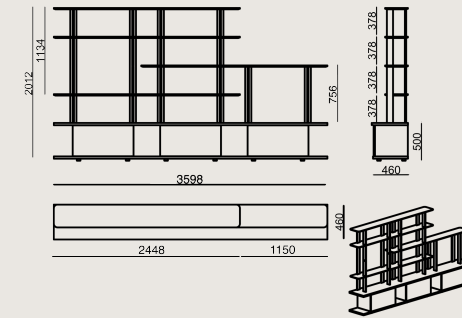

Production Time / Assembly Notes

6-8 weeks + Shipping
The product is delivered disassembled.

Product Description

- The drawer unit body and shelves are produced with lacquered MDF.
- The drawer unit covers are produced with natural veneer on chipboard. All edges feature edge banding.
- The drawer case is made of MDF with a matte foil finish.
- The aluminum uprights are constructed from black anodized aluminum profiles.
- The unit is equipped with 3 cm high black plastic feet.

Dimension

	Volume	0 m3 0 cbft3
	Package	0
	Weight	0 kg 0 lbs

LAFESTA S0 G3598H4T2 VENEER LACQUER
Overall Width: 3598 mm / 141.65"
Overall Depth: 460 mm / 18.11"
Overall Height: 2012 mm / 79.21"

Scan for all colors & materials & catalogs