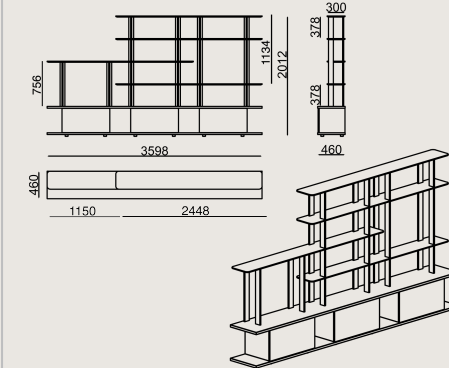

### Dimension

	Volume	0 m3 0 cbft3
	Package	0
	Weight	0 kg 0 lbs

LAFESTA S0 G3598H4T1 VENEER LACQUER  
**Overall Width:** 3598 mm / 141.65"  
**Overall Depth:** 460 mm / 18.11"  
**Overall Height:** 2012 mm / 79.21"