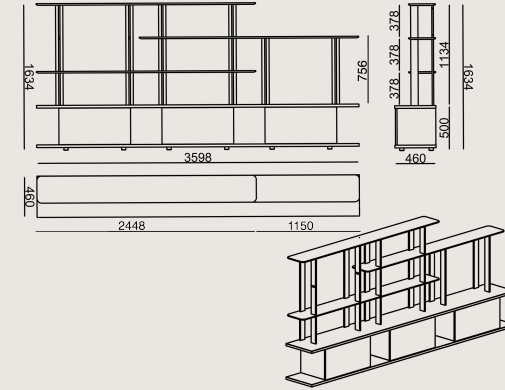

6-8 weeks + Shipping

The product is delivered disassembled.

Product Description

- The drawer unit body and shelves are produced with lacquered MDF.
- The drawer unit covers are produced with natural veneer on chipboard. All edges feature edge banding.
- The drawer case is made of MDF with a matte foil finish.
- The aluminum uprights are constructed from black anodized aluminum profiles.
- The unit is equipped with 3 cm high black plastic feet.

Dimension

 Volume	m3 0 cbft3
 Package	
 Weight	kg 0 lbs

Scan for all
colors & materials & catalogs