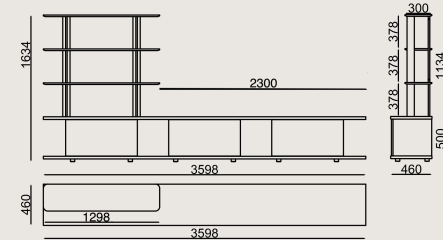

Production Time / Assembly Notes

6-8 weeks + Shipping
The product is delivered disassembled.

Product Description

- The drawer unit body and shelves are produced with lacquered MDF.
- The drawer unit covers are produced with natural veneer on chipboard. All edges feature edge banding.
- The drawer case is made of MDF with a matte foil finish.
- The aluminum uprights are constructed from black anodized aluminum profiles.
- The unit is equipped with 3 cm high black plastic feet.

Dimension

	Volume	0 m3 0 cbft3
	Package	0
	Weight	0 kg 0 lbs

LAFESTA S0 G3598H3L VENEER LACQUER
Overall Width: 3598 mm / 141.65"
Overall Depth: 460 mm / 18.11"
Overall Height: 1634 mm / 64.33"

Scan for all colors & materials & catalogs