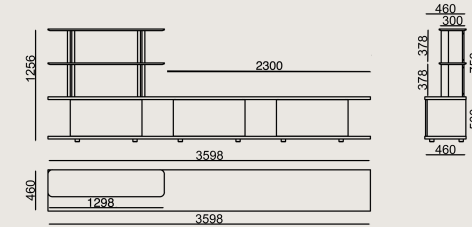

### Product Description

- The drawer unit body and shelves are produced with lacquered MDF.
- The drawer unit covers are produced with natural veneer on chipboard. All edges feature edge banding.
- The drawer case is made of MDF with a matte foil finish.
- The aluminum uprights are constructed from black anodized aluminum profiles.
- The unit is equipped with 3 cm high black plastic feet.

### Dimension

	Volume	0 m3 0 cbft3
	Package	0
	Weight	0 kg 0 lbs

LAFESTA S0 G3598H2L VENEER LACQUER  
Overall Width: 3598 mm / 141.65"  
Overall Depth: 460 mm / 18.11"  
Overall Height: 1256 mm / 49.45"