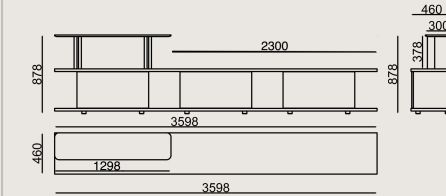

### Product Description

- The drawer unit body and shelves are produced with lacquered MDF.
- The drawer unit covers are produced with natural veneer on chipboard. All edges feature edge banding.
- The drawer case is made of MDF with a matte foil finish.
- The aluminum uprights are constructed from black anodized aluminum profiles.
- The unit is equipped with 3 cm high black plastic feet.

### Dimension

	Volume	0 m3 0 cbft3
	Package	0
	Weight	0 kg 0 lbs

LAFESTA S0 G3598H1L VENEER LACQUER  
Overall Width: 3598 mm / 141.65"  
Overall Depth: 460 mm / 18.11"  
Overall Height: 878 mm / 34.57"

Scan for all colors & materials & catalogs