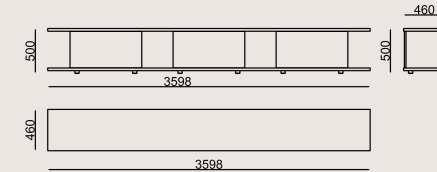

Production Time / Assembly Notes

6-8 weeks + Shipping
The product is delivered disassembled.

Product Description

- The drawer unit body and shelves are produced with lacquered MDF.
- The drawer unit covers are produced with natural veneer on chipboard. All edges feature edge banding.
- The drawer case is made of MDF with a matte foil finish.
- The aluminum uprights are constructed from black anodized aluminum profiles.
- The unit is equipped with 3 cm high black plastic feet.

Dimension

	Volume	0 m3 0 cbft3
	Package	0
	Weight	0 kg 0 lbs

LAFESTA S0 G3598H0 VENEER LACQUER
Overall Width: 3598 mm / 141.65"
Overall Depth: 460 mm / 18.11"
Overall Height: 500 mm / 19.69"

Scan for all colors & materials & catalogs