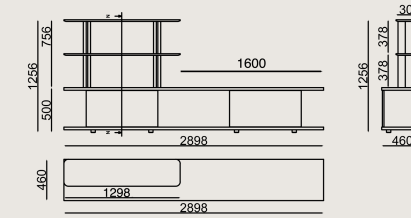

Production Time / Assembly Notes

6-8 weeks + Shipping
The product is delivered disassembled.

Product Description

- The drawer unit body and shelves are produced with lacquered MDF.
- The drawer unit covers are produced with natural veneer on chipboard. All edges feature edge banding.
- The drawer case is made of MDF with a matte foil finish.
- The aluminum uprights are constructed from black anodized aluminum profiles.
- The unit is equipped with 3 cm high black plastic feet.

Dimension

	Volume	0 m3 0 cbft3
	Package	0
	Weight	0 kg 0 lbs

LAFESTA S0 G2898H2L VENEER LACQUER
Overall Width: 2890 mm / 113.78"
Overall Depth: 460 mm / 18.11"
Overall Height: 1256 mm / 49.45"

Scan for all colors & materials & catalogs