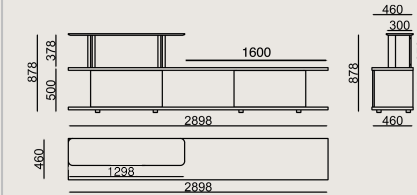

Production Time / Assembly Notes

6-8 weeks + Shipping
The product is delivered disassembled.

Product Description

- The drawer unit body and shelves are produced with lacquered MDF.
- The drawer unit covers are produced with natural veneer on chipboard. All edges feature edge banding.
- The drawer case is made of MDF with a matte foil finish.
- The aluminum uprights are constructed from black anodized aluminum profiles.
- The unit is equipped with 3 cm high black plastic feet.

Dimension

	Volume	0 m3 0 cbft3
	Package	0
	Weight	0 kg 0 lbs

LAFESTA S0 G2898H1L VENEER LACQUER
Overall Width: 2890 mm / 113.78"
Overall Depth: 460 mm / 18.11"
Overall Height: 878 mm / 34.57"

Scan for all colors & materials & catalogs