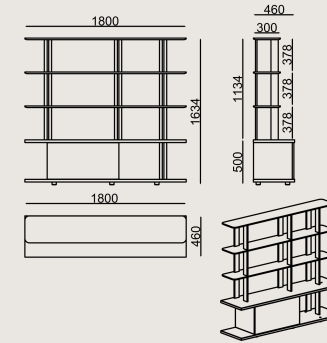

Production Time / Assembly Notes

6-8 weeks + Shipping
The product is delivered disassembled.

Product Description

- The drawer unit body and shelves are produced with lacquered MDF.
- The drawer unit covers are produced with natural veneer on chipboard. All edges feature edge banding.
- The drawer case is made of MDF with a matte foil finish.
- The aluminum uprights are constructed from black anodized aluminum profiles.
- The unit is equipped with 3 cm high black plastic feet.

Dimension

	Volume	0 m3 0 cbft3
	Package	0
	Weight	0 kg 0 lbs

LAFESTA S0 G1800H3L VENEER LACQUER
Overall Width: 1800 mm / 70.87"
Overall Depth: 460 mm / 18.11"
Overall Height: 1634 mm / 64.33"

Scan for all colors & materials & catalogs