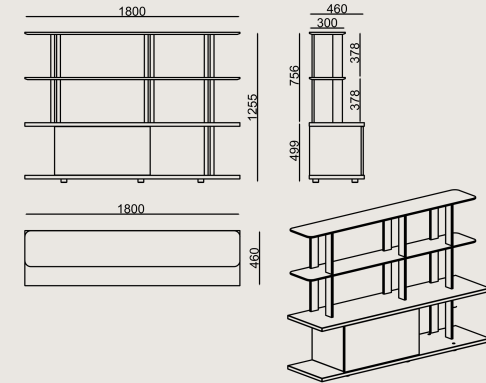

Production Time / Assembly Notes

6-8 weeks + Shipping
The product is delivered disassembled.

Product Description

- The drawer unit body and shelves are produced with lacquered MDF.
- The drawer unit covers are produced with natural veneer on chipboard. All edges feature edge banding.
- The drawer case is made of MDF with a matte foil finish.
- The aluminum uprights are constructed from black anodized aluminum profiles.
- The unit is equipped with 3 cm high black plastic feet.

Dimension

	Volume	0 m3 0 cbft3
	Package	0
	Weight	0 kg 0 lbs

LAFESTA S0 G1800H2L VENEER LACQUER
Overall Width: 1800 mm / 70.87"
Overall Depth: 460 mm / 18.11"
Overall Height: 1256 mm / 49.45"

Scan for all colors & materials & catalogs