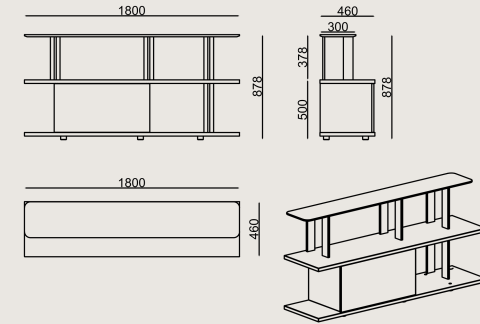

Production Time / Assembly Notes

6-8 weeks + Shipping
The product is delivered disassembled.

Product Description

- The drawer unit body and shelves are produced with lacquered MDF.
- The drawer unit covers are produced with natural veneer on chipboard. All edges feature edge banding.
- The drawer case is made of MDF with a matte foil finish.
- The aluminum uprights are constructed from black anodized aluminum profiles.
- The unit is equipped with 3 cm high black plastic feet.

Dimension

	Volume	0 m3 0 cbft3
	Package	0
	Weight	0 kg 0 lbs

LAFESTA S0 G1800H1L VENEER LACQUER
Overall Width: 1800 mm / 70.87"
Overall Depth: 460 mm / 18.11"
Overall Height: 878 mm / 34.57"

Scan for all colors & materials & catalogs