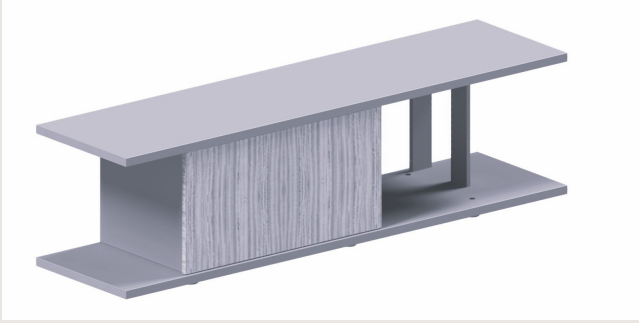

kolleksiyon

Designed by
Faruk Malhan

La Festa

LAFESTA S0 G1800H0L

La Festa offers functional solutions to your living space with its modular and smart design. It adapts to your needs with various size and shelf options, while its compartmentalized drawers help maintain organization. With its elegant and functional design, it complements every style of décor, adding an aesthetic touch to your home.

6-8 weeks + Shipping
The product is delivered disassembled.

Product Description

- The drawer unit body and shelves are produced with lacquered MDF.
- The drawer unit covers are produced with natural veneer on chipboard. All edges feature edge banding.
- The drawer case is made of MDF with a matte foil finish.
- The aluminum uprights are constructed from black anodized aluminum profiles.
- The unit is equipped with 3 cm high black plastic feet.