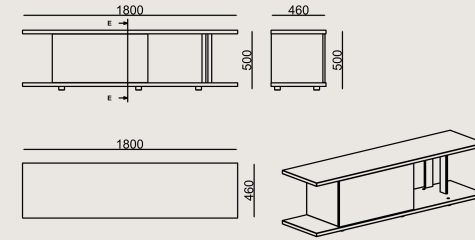

Dimension

Volume	m3 0 cbft3
Package	
Weight	kg 0 lbs

Scan for all
colors & materials & catalogs