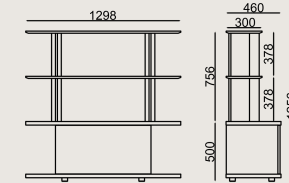

Production Time / Assembly Notes

6-8 weeks + Shipping
The product is delivered disassembled.

Product Description

- The drawer unit body and shelves are produced with lacquered MDF.
- The drawer unit covers are produced with natural veneer on chipboard. All edges feature edge banding.
- The drawer case is made of MDF with a matte foil finish.
- The aluminum uprights are constructed from black anodized aluminum profiles.
- The unit is equipped with 3 cm high black plastic feet.

Dimension

	Volume	0 m3 0 cbft3
	Package	0
	Weight	0 kg 0 lbs

LAFESTA S0 G1298H2 VENEER LACQUER
Overall Width: 1298 mm / 51.1"
Overall Depth: 460 mm / 18.11"
Overall Height: 1256 mm / 49.45"