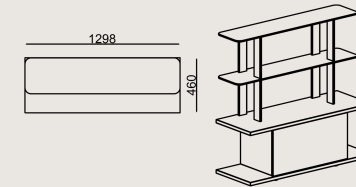

Production Time / Assembly Notes

6-8 weeks + Shipping
The product is delivered disassembled.

Product Description

- The drawer unit body and shelves are produced with lacquered MDF.
- The drawer unit covers are produced with natural veneer on chipboard. All edges feature edge banding.
- The drawer case is made of MDF with a matte foil finish.
- The aluminum uprights are constructed from black anodized aluminum profiles.
- The unit is equipped with 3 cm high black plastic feet.

Dimension

	Volume	0 m3 0 cbft3
	Package	0
	Weight	0 kg 0 lbs

LAFESTA S0 G1298H2 VENEER LACQUER
Overall Width: 1298 mm / 51.1"
Overall Depth: 460 mm / 18.11"
Overall Height: 1256 mm / 49.45"