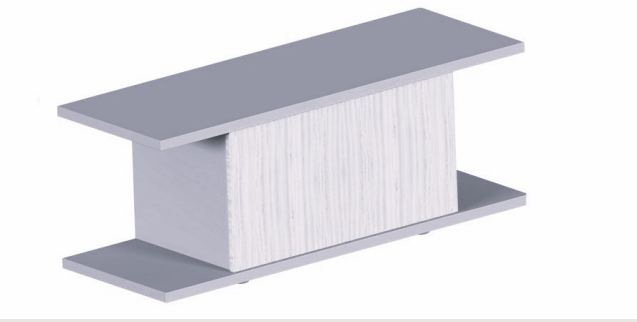

kolleksiyon

Designed by
Faruk Malhan

La Festa LAFESTA S0 G1298H0

La Festa offers functional solutions to your living space with its modular and smart design. It adapts to your needs with various size and shelf options, while its compartmentalized drawers help maintain organization. With its elegant and functional design, it complements every style of décor, adding an aesthetic touch to your home.

6-8 weeks + Shipping
The product is delivered disassembled.

Product Description

- The drawer unit body and shelves are produced with lacquered MDF.
- The drawer unit covers are produced with natural veneer on chipboard. All edges feature edge banding.
- The drawer case is made of MDF with a matte foil finish.
- The aluminum uprights are constructed from black anodized aluminum profiles.
- The unit is equipped with 3 cm high black plastic feet.