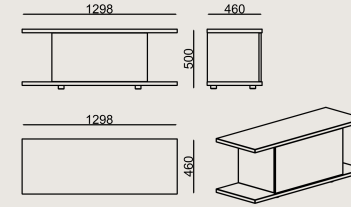

6-8 weeks + Shipping
The product is delivered disassembled.

Product Description

- The drawer unit body and shelves are produced with lacquered MDF.
- The drawer unit covers are produced with natural veneer on chipboard. All edges feature edge banding.
- The drawer case is made of MDF with a matte foil finish.
- The aluminum uprights are constructed from black anodized aluminum profiles.
- The unit is equipped with 3 cm high black plastic feet.

Dimension

 Volume	m ³ 0 cbft ³
 Package	
 Weight	kg 0 lbs

Scan for all
colors & materials & catalogs