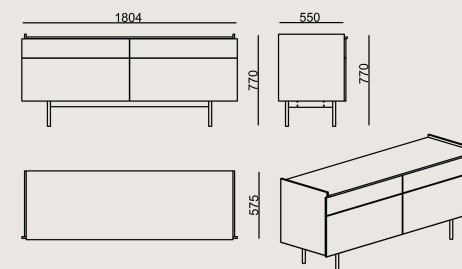

Designed by
Studio Kairos

Archi

ARCHI BÜFE S0 BF180

Archi has two types of sideboards, 180 and 240 cm. Top table, side body and drawer panels provide aesthetic and material diversity with lacquered paint or natural veneer alternatives. The inner body is made of melamine board to increase durability and provide practical use.

RAL 3016 MATTE RED
LACQUER

RAL 6003 OLIVE
GREEN LACQUER

Production Time / Assembly Notes

6-8 weeks + Shipping
The product is delivered disassembled.

Product Description

- The 18 mm chipboard used in the inner body guarantees durability.
- The lacquered coating on MDF on the drawers, doors and outer body offers a modern and stylish appearance.
- Powder coated metal legs add an elegant contrast and robustness to the product.

Dimension

	Volume	0 m3 0 cbft3
	Package	0
	Weight	0 kg 0 lbs

ARCHI SIDE BOARD S0 BF180 VENEER
Overall Width: 1804 mm / 71.02"
Overall Depth: 575 mm / 22.64"
Overall Height: 770 mm / 30.31"

Scan for all
colors & materials & catalogs