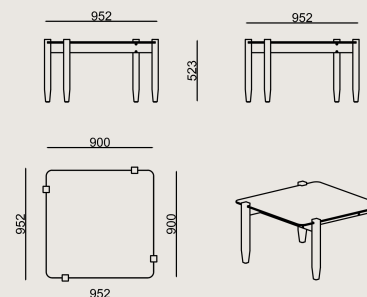

Dimension

 Volume	0 m3 0 cbft3
 Package	3
 Weight	0 kg 0 lbs

SABA COF TBL S2 ASK900 VENEER / WDN

Overall Width: 900 mm / 35.43"

Overall Depth: 900 mm / 35.43"

Overall Height: 523 mm / 20.59"

Scan for all
colors & materials & catalogs