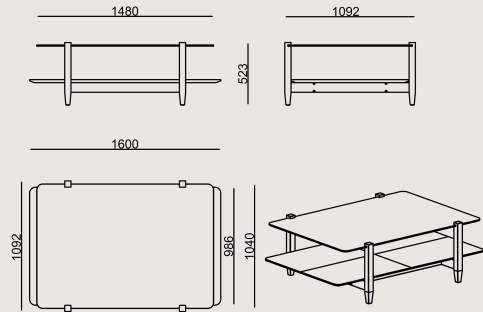

### Dimension

 Volume	0 m3 0 cbft3
 Package	4
 Weight	0 kg 0 lbs

SABA COF TBL S2 ASD1610 VENEER / WDN  
**Overall Width:** 1040 mm / 40.94"  
**Overall Depth:** 1600 mm / 62.99"  
**Overall Height:** 523 mm / 20.59"