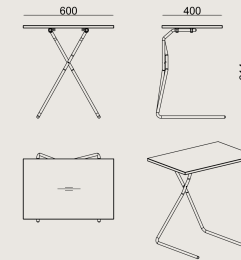

Product Description

- 18 mm particleboard with laminate top.
- Legs: 17 mm tube profile, powder-coated.

Dimension

 Volume	0 m3 0 cbft3
 Package	0
 Weight	0 kg 0 lbs

BREMENKO CF TBL SO ASD0604 LAMINATE / EP
Overall Width: 600 mm / 23.62"
Overall Depth: 460 mm / 18.11"
Overall Height: 614 mm / 24.17"