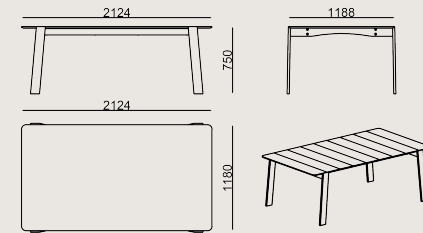

### Dimension

 Volume	0.4 m3 14.13 cbft3
 Package	3
 Weight	0 kg 0 lbs

HERMETICA MASA S1 TBHM212K VENEERED WOOD  
**Overall Width:** 2132 mm / 83.94"  
**Overall Depth:** 1188 mm / 46.77"  
**Overall Height:** 752 mm / 29.61"