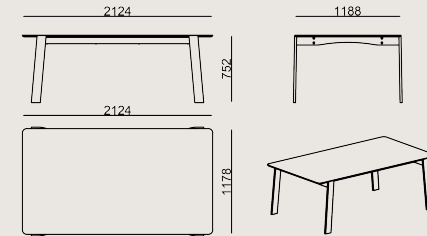

### Product Description

- The Hermetica table features a tabletop consisting of a 5mm layer of natural marble and a 5mm layer of porcelain material laminated together.
- The intermediate and side rails are also plywood with natural veneer.
- The legs are made of solid wood with a varnished finish.

### Dimension

 Volume	0.4 m3 14.13 cbft3
 Package	3
 Weight	0 kg 0 lbs

HERMETICA MASA S1 TBHM212M MARBLE WOODEN  
**Overall Width:** 2132 mm / 83.94"  
**Overall Depth:** 1188 mm / 46.77"  
**Overall Height:** 752 mm / 29.61"